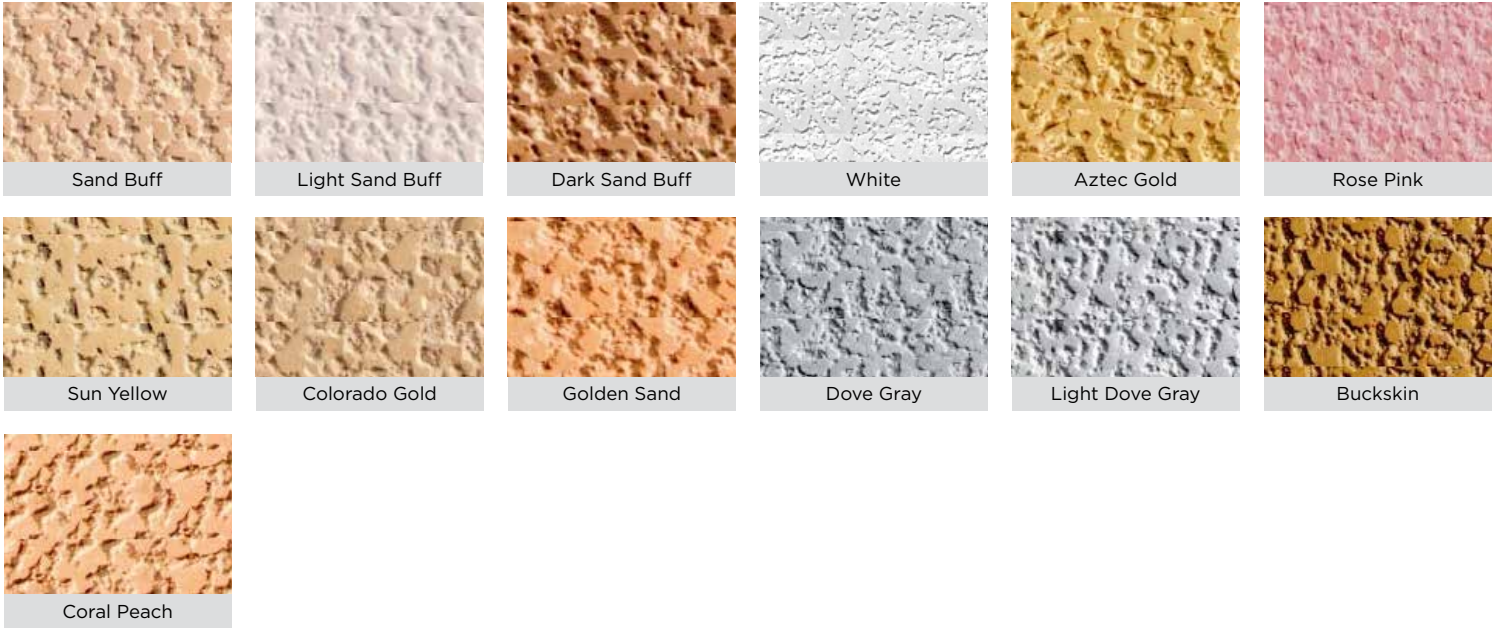

E-Z Patch® 2 Pool Deck Repair makes keeping your pool deck in top shape easy. Repair pool deck surfaces like Kooldeck®, simulated flagstone, simulated tile, simulated brick, etc., and more like a pro. E-Z Patch® 2 Pool Deck Repair is available in 24 different colors. The (S) Sand Buff color is most commonly used.

This product contains special acrylic modified materials with pozzolans (siliceous volcanic ash). Liquid Acrylic Bonder is included inside of kit.

Below are our E-Z Patch® 2 Pool Deck Repair color options. All of our cement repair colors may be adjusted using any cement dye. Available in all sizes. Wet existing surface to compare to pictures.

Available in these Sizes:
 1 lb. 3 lb. 10 lb. 50 lb.
Coverage @1/4":
 1 sq.ft. 4 sq.ft. 13 sq.ft. 65 sq.ft.

Stegmeier® Colors (Wet Pictures)

Mortex® Colors (Wet Pictures)