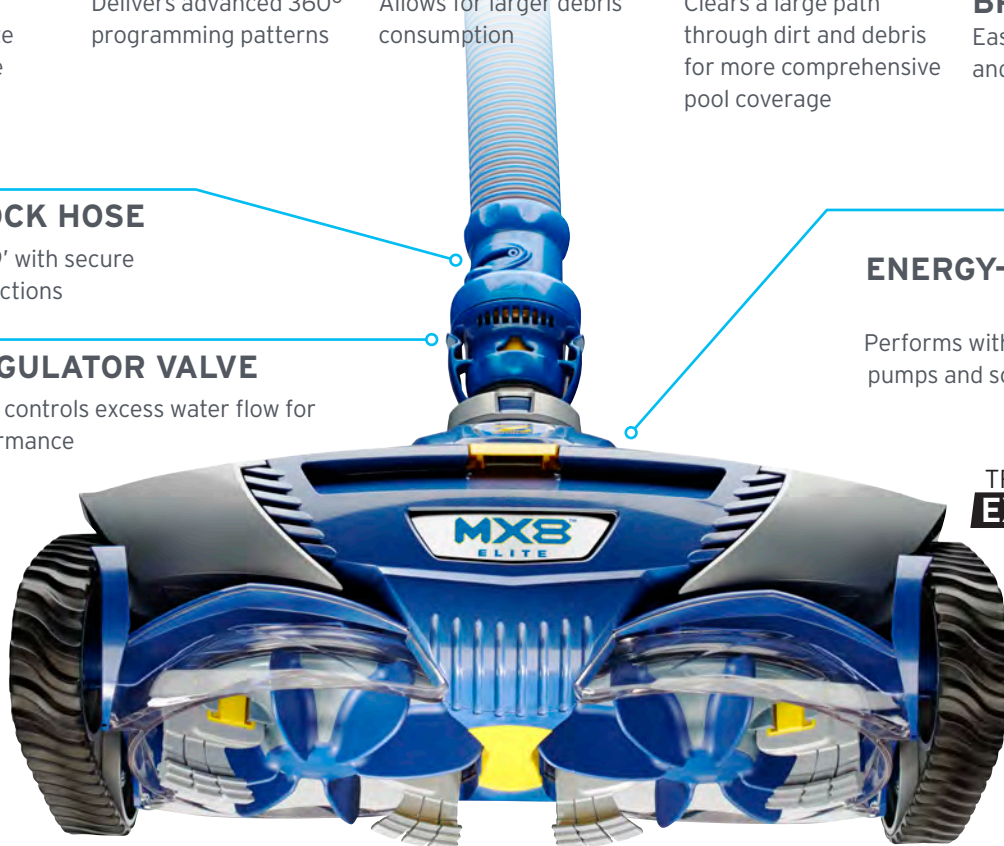

INTRODUCING CYCLONIC SCRUBBING ACTION

The MX8 Elite features scrubbing brushes that constantly spin and scrub pool surfaces to remove algae and fine, stuck-on debris while directing debris toward the large suction inlet for a more thoroughly clean pool.

AGGRESSIVE WALL CLIMBING

Dual-cyclonic action ensures the MX8 Elite scrubs to the tile line

maX-DRIVE NAVIGATION

Delivers advanced 360° programming patterns

CONVERTIBLE DEBRIS INLET

Allows for larger debris consumption

WIDE CLEANING PATH

Clears a large path through dirt and debris for more comprehensive pool coverage

REMOVABLE SCRUBBING BRUSHES

Easily replace worn and dirty brushes

TWIST-LOCK HOSE

Reaches to 39' with secure section connections

FLOW REGULATOR VALVE

Automatically controls excess water flow for optimal performance

LOW-FLOW, ENERGY-EFFICIENT DESIGN

Performs with variable-speed pumps and solar installations

TRADE SERIES EXCLUSIVE

CYCLONIC SCRUBBING BRUSHES