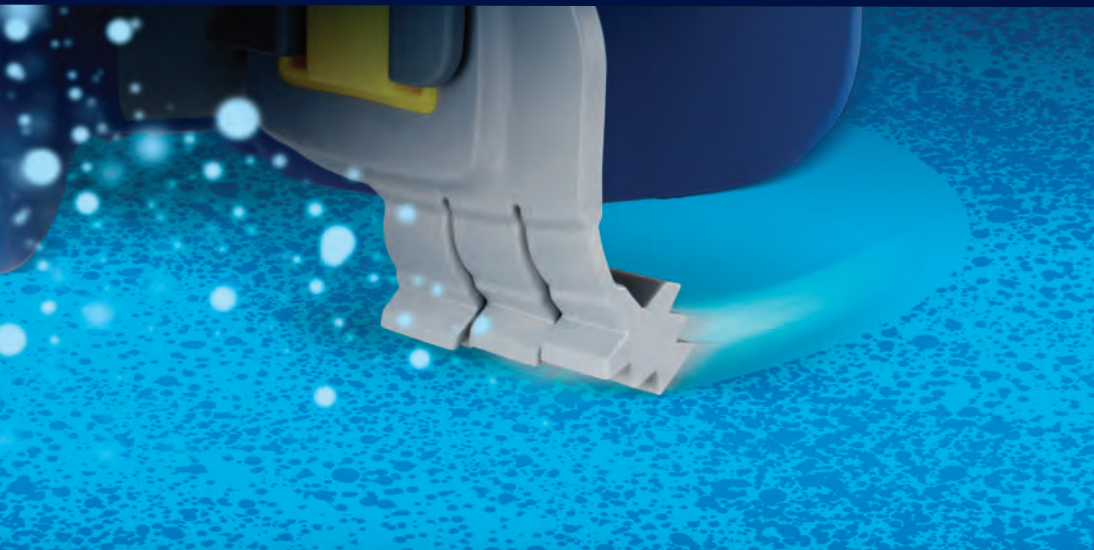

ZODIAC[®]
a better life[®]

MX8 ELITE
PREMIUM SCRUBBING SUCTION CLEANER

A DEEPER CLEAN WITH
**ACTIVE
SCRUBBING**

TRADE SERIES
EXCLUSIVE

Featuring Cyclonic Scrubbing Action

MX8TM ELITE

Tackles fine and stuck-on debris from floor to waterline.

INTRODUCING CYCLONIC SCRUBBING ACTION

The MX8 Elite features scrubbing brushes that constantly spin and scrub pool surfaces to remove algae and fine, stuck-on debris while directing debris toward the large suction inlet for a more thoroughly clean pool.

AGGRESSIVE WALL CLIMBING

Dual-cyclonic action ensures the MX8 Elite scrubs to the tile line

maX-DRIVE NAVIGATION

Delivers advanced 360° programming patterns

CONVERTIBLE DEBRIS INLET

Allows for larger debris consumption

WIDE CLEANING PATH

Clears a large path through dirt and debris for more comprehensive pool coverage

REMOVABLE SCRUBBING BRUSHES

Easily replace worn and dirty brushes

TWIST-LOCK HOSE

Reaches to 39' with secure section connections