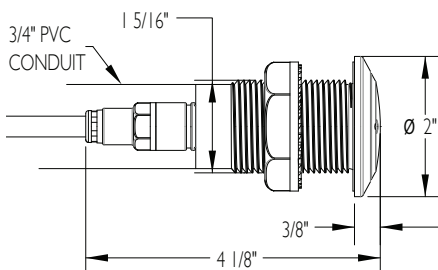

# Treo Micro LED Light

The Treo Micro LED light is 12VAC, 2 Watt LED underwater light designed for small and difficult to light spaces while being easy to install in any fiberglass and gunite pools.

- Available in lengths of 30', 50', 80', and 150'
- 50,000 hour lamp life
- No Earth bonding required
- Non-leak water seal (no polycarbonate materials used for seal)
- White or color changing LED lamp models available
- Color functions:
  - Advanced color functionality only with iStar controller: 4000 colors, and able to dim light's brightness 16 levels
  - With standard controller: six colors (white, blue, green, red, amber, magenta) and two color changing modes
- Memory function automatically remembers the last color setting when turned off
- Four colored trim rings included to match the surface of your pool or spa
- Self-color synchronizing with other S.R.Smith LED underwater lights
- Designed for use with .75" diameter conduit includes custom fitting for gunite, and fiberglass
- Requires a minimum of 4.5" of .75" diameter straight conduit behind fitting
- 3 year warranty