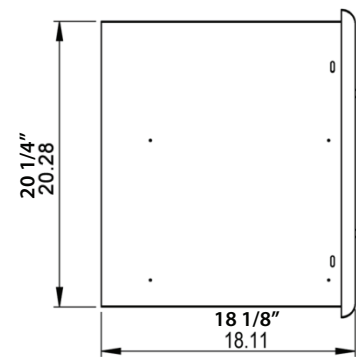

K00AA1914

SABER® Two Drawer Cabinet

TOP VIEW

FRONT VIEW

LEFT SIDE VIEW

SABER®
www.sabergrills.com