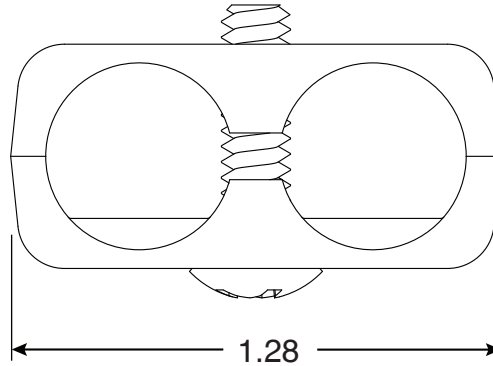

# Rope Clamp

Part No.  
PH-58

Parts List	
QTY	Description
1	PH-58 Front
1	PH-58 Back
1	10-24 x 5/8" SS Oval Screw

- Chrome Plated Bronze
- Rope Size 1/2 Inch

Page 1 of 1

Perma-Cast Co. Pueblo, CO  
www.permacastonline.com  
Call 800-748-2770