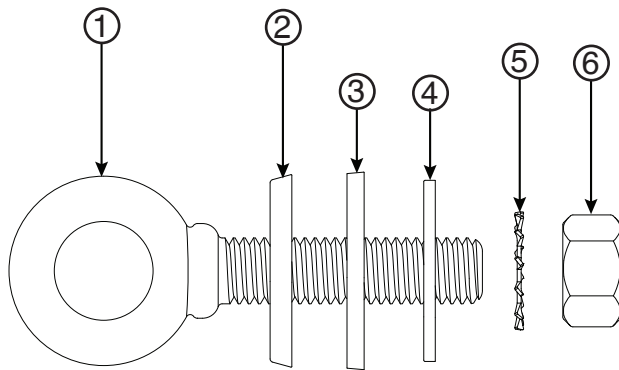

Vinyl Eye Anchor

Part No.
PI-77

Parts List		
Part #	QTY	Description
1	1	PI-77 1/2"-13 Rope Eye
2	1	Chrome Plated Bezel
3	1	Rubber Gasket
4	1	1/2" Stainless Steel Washer
5	1	1/2" SS Star Lock Washer
6	1	1/2" Stainless Steel Nut

- Chrome Plated Bronze
- Wall Eye Anchor
- Standard 7/8" Rope Eye

Page 1 of 1

Perma-Cast Co. Pueblo, CO
www.permacastonline.com
Call 800-748-2770