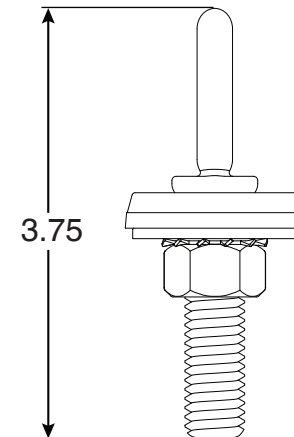

Vinyl Eye Anchor

Part No.
PI-77

Parts List		
Part #	QTY	Description
1	1	PI-77 1/2"-13 Rope Eye
2	1	Chrome Plated Bezel
3	1	Rubber Gasket
4	1	1/2" Stainless Steel Washer
5	1	1/2" SS Star Lock Washer
6	1	1/2" Stainless Steel Nut

- Chrome Plated Bronze
- Wall Eye Anchor
- Standard 7/8" Rope Eye

Page 1 of 1

Perma-Cast Co. Pueblo, CO
www.permacastonline.com
Call 800-748-2770