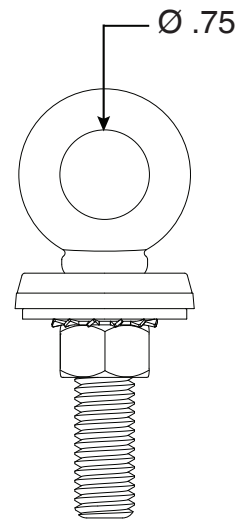

Vinyl Eye Anchor

Part No.
PI-77

Parts List		
Part #	QTY	Description
1	1	PI-77 1/2"-13 Rope Eye
2	1	Chrome Plated Bezel
3	1	Rubber Gasket
4	1	1/2" Stainless Steel Washer
5	1	1/2" SS Star Lock Washer
6	1	1/2" Stainless Steel Nut

- Chrome Plated Bronze
- Wall Eye Anchor
- Standard 7/8" Rope Eye

Page 1 of 1

Perma-Cast Co. Pueblo, CO
www.permacastonline.com
Call 800-748-2770