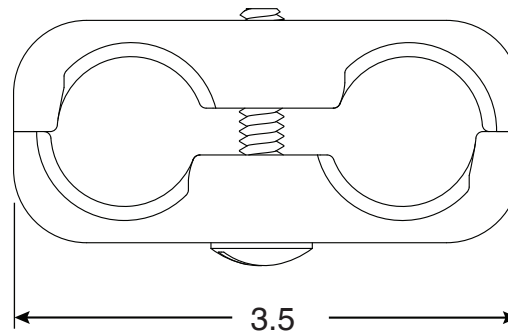

Rope Clamp

Part No.
PH-59

Parts List	
QTY	Description
1	PH-59 Front
1	PH-59 Back
1	10-24 x 1" SS Truss Screw

- Chrome Plated Bronze
- Rope Size 3/4 Inch

Page 1 of 1

Perma-Cast Co. Pueblo, CO
www.permacastonline.com
Call 800-748-2770