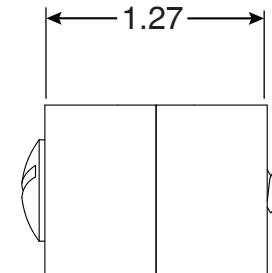

Rope Clamp

Part No.
PH-59

Parts List	
QTY	Description
1	PH-59 Front
1	PH-59 Back
1	10-24 x 1" SS Truss Screw

- Chrome Plated Bronze
- Rope Size 3/4 Inch

Page 1 of 1

Perma-Cast Co. Pueblo, CO
www.permacastonline.com
Call 800-748-2770