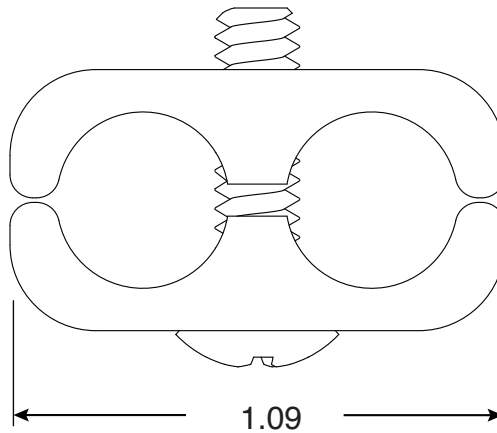

# Rope Clamp

Part No.  
PH-57

Parts List	
QTY	Description
1	PH-57 Front
1	PH-57 Back
1	10-24 x 5/8" SS Oval Screw

- Chrome Plated Bronze
- Rope Size 1/4 - 3/8 Inch

Page 1 of 1

Perma-Cast Co. Pueblo, CO  
www.permacastonline.com  
Call 800-748-2770