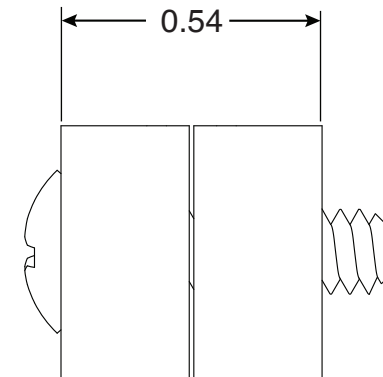

# Rope Clamp

Part No.  
PH-57

Parts List	
QTY	Description
1	PH-57 Front
1	PH-57 Back
1	10-24 x 5/8" SS Oval Screw

- Chrome Plated Bronze
- Rope Size 1/4 - 3/8 Inch

Page 1 of 1

Perma-Cast Co. Pueblo, CO  
www.permacastonline.com  
Call 800-748-2770