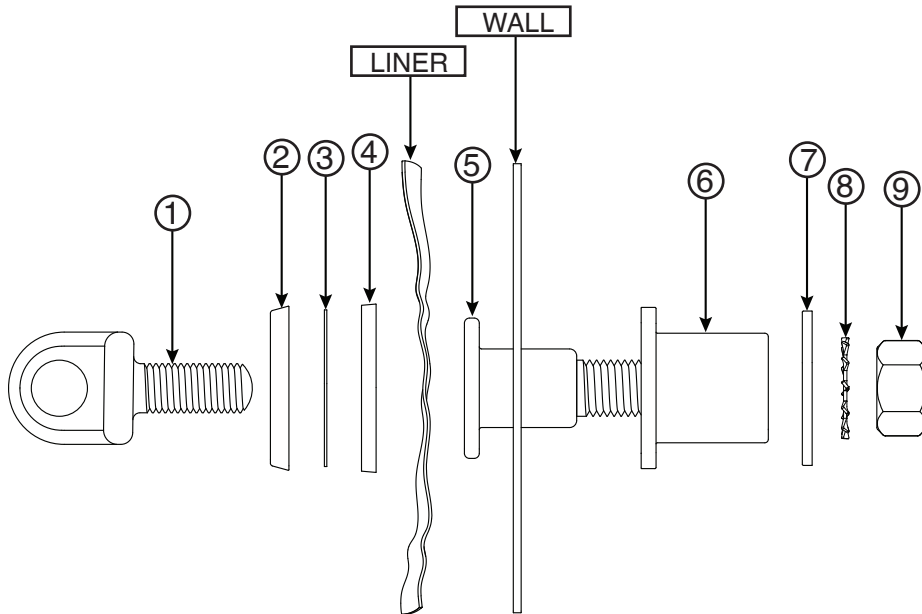

Vinyl Liner Rope Eye

Part No.
PI-2000

Parts List		
Part #	QTY	Description
1	1	PI-2000 1/16"-14 Rope Eye
5	1	PI-2000 1/2"-13 Threaded Stud
6	1	PI-2000 Bushing
2	1	Chrome Plated Bezel
3	1	Nylon Washer
4	1	Rubber Gasket
7	1	1/2" Washer
8	1	1/2" SS Star Lock Washer
9	1	1/2"-13 SS Nut

- Chrome Plated Bronze
- Wall Eye Anchor
- Removable Eye for Vinyl Liners

Page 1 of 1

Perma-Cast Co. Pueblo, CO
www.permacastonline.com
Call 800-748-2770