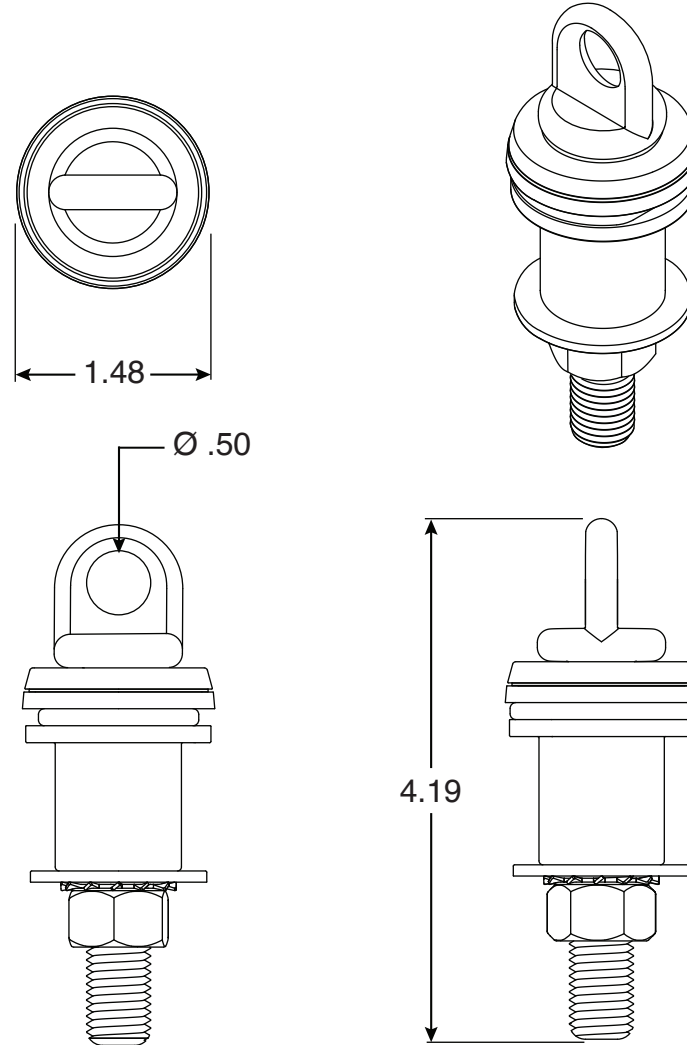

Vinyl Liner Rope Eye

Part No.
PI-2000

Parts List		
Part #	QTY	Description
1	1	PI-2000 1/16"-14 Rope Eye
5	1	PI-2000 1/2"-13 Threaded Stud
6	1	PI-2000 Bushing
2	1	Chrome Plated Bezel
3	1	Nylon Washer
4	1	Rubber Gasket
7	1	1/2" Washer
8	1	1/2" SS Star Lock Washer
9	1	1/2"-13 SS Nut

- Chrome Plated Bronze
- Wall Eye Anchor
- Removable Eye for Vinyl Liners

Page 1 of 1

Perma-Cast Co. Pueblo, CO
www.permacastonline.com
Call 800-748-2770