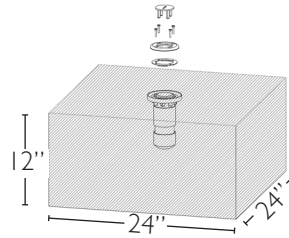

*Retrofit Umbrella Anchor Upgrade Installation Notes: Most common umbrella anchors are typically 1.5" diameter and either 6" or 4" depth. Sun shelf depth typically range from 8" – 14" depth. Confirm the depth of the sun shelf and umbrella anchor and cut support pole as required for specific application.

VINYL NEW CONSTRUCTION

PART #	DESCRIPTION
POOL TABLES	
VL-POOLTABLE-XX-C	30" Round Pool / Spa Table w/ umbrella hole w/ clear cap and 1.90 Vinyl Liner Anchor
VL-PT NO ANC-XX-C	30" Round Pool / Spa Table w/ umbrella hole w/ clear cap and No Anchor
VL-POOLTABLE-CH-XX-C	30" Round Pool / Spa Table featuring cup holders w/ umbrella hole w/ clear cap and 1.90 Vinyl Liner Anchor
VL-PT- NO ANC-CH-XX-C	30" Round Pool / Spa Table featuring cup holders w/ umbrella hole w/ clear cap and no Anchor
VL-16 TABLE-XX-C	16" Round Sun Shelf Table w/ umbrella hole w/ clear cap and 1.90 Vinyl Liner Anchor
VL-16 NOANC-XX-C	16" Round Sun Shelf Table w/ umbrella hole w/ clear cap and no Anchor

POOL SEATING	
VL-POOLSEAT-XX-C	16" Pool / Spa Seat incl. Anchor
VL-PS NOANC-XX-C	16" Pool / Spa Seat no Anchor

REPLACE THE **XX** IN THE PART NUMBERS TO INDICATE COLOR CODE WHEN ORDERING.

ANCHOR FOR GUNITEE POOLS
Tables and seats install in pools w/6" bronze anchor
WS-POOL-ANCHOR

MINIMUM CONCRETE POUR DIMENSIONS

ANCHOR FOR VINYL POOL LINER
Tables and seats install in vinyl liner pools
VL-ANCHOR 1.90

ANCHORS

PART #	DESCRIPTION
WS-POOL-ANCHOR	6" (1.90) Bronze Anchor w/ Cap
VL-ANCHOR 1.90	6" Vinyl Liner Anchor w/ Cap