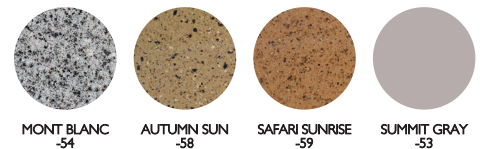

SPECIAL ORDER COLORS*

*Special Order Colors may result in longer lead times. Contact Customer Service for more information.