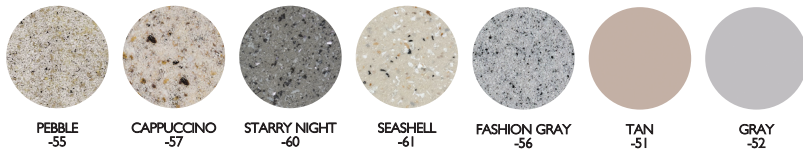

DESTINATION SERIES™ IN-POOL FURNITURE DESIGNS FROM S.R.SMITH

STANDARD COLORS