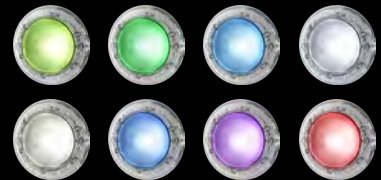

ILLUMINATE YOUR POOL IN EXQUISITE COLORS

Paramount's Bella Luce VI and III are a symphony of lights. Illuminate your pool in brilliant and elegant light that seamlessly transitions between 8 colors to create a dramatic light show. Its state of the art high intensity LED lights provide bright illumination and significant energy efficiency versus halogen lights.

For more product details visit
1paramount.com/products/paraglo

Manufactured By:

blue

white

multi-color

BELLA LUCE CERAMIC LIGHT ENGINE OPTIONS

The high intensity ceramic light engine is available in blue, white or multi-color changing. 10 color programs to illuminate your pool in brilliant light. Set it to one color, gradually or rapidly change from one color to the next.