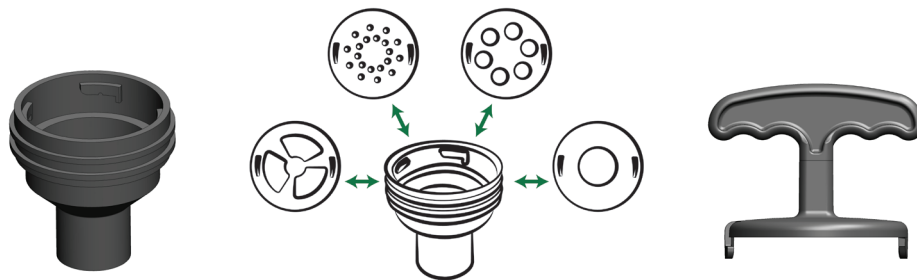

CUSTOMIZE YOUR SPA, YOUR WAY.

Design your spa with Twirlybyrd to deliver a relaxing hydro-therapeutic massage. Choose between 4 interchangeable massage therapy jet faceplates; Deep Tissue, Shiatsu, Pulsating or Soft Stream to create a relaxing spa experience.

INTERCHANGEABLE MASSAGE THERAPY JET FACEPLATE

Deep Tissue (Strong)

Delivers a concentrated, knot-busting, muscle massage and is considered the strongest sensation in the Twirlybyrd line.

Shiatsu (Firm)

Gives a wide-rolling, tension-relieving massage. Still a firm sensation but moves into a softer massage than the Deep Tissue.

Pulsating (Medium)

A pulsating, muscle-renewing massage, slightly softer than the Shiatsu. Will feel most closely to a smooth vibrating massage.

Soft Stream (Soft)

A gentle, even-flow, relaxing massage. Mellow and soothing; individual streams of water and air mixing give a very relaxing massage.

Housing

All the Twirlybyrd massage therapy jet faceplate utilize the same universal housing. Simply use the unlocking tool supplied to twist to unlock and lock the faceplate into the housing, allowing you to customize your spa anytime. Its neutral grey color disappears behind any Twirlybyrd therapy jet faceplate.