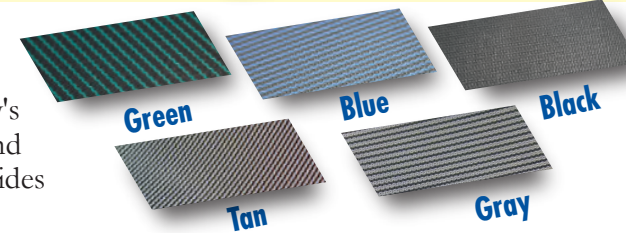

Dura-Mesh II

The new standard in standard mesh!
When it comes to standard mesh covers, Dura-Mesh II has the industry's best combination of abrasion resistance, tear strength, burst strength and sunlight shading. It is 68% stronger than other standard mesh and provides 95% shade. We back Dura-Mesh II with a 15-year limited warranty.