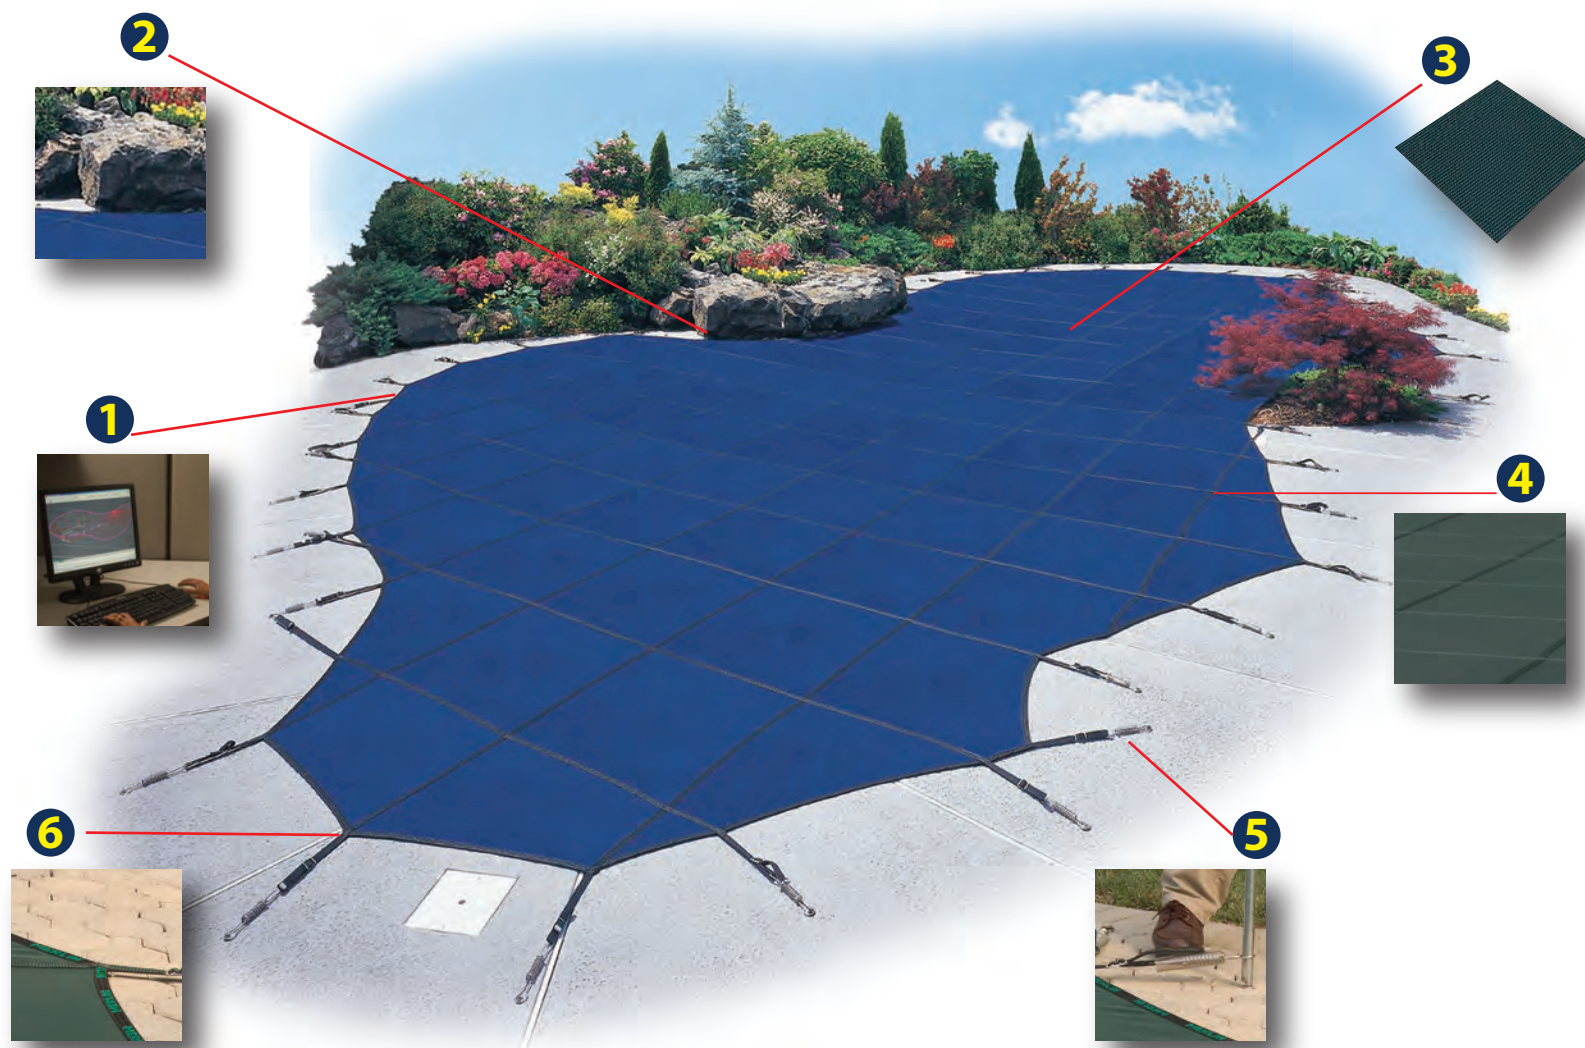

Secure your swimming pool with a professional safety cover to protect your investment and your loved ones.

Strength You Have to See to Believe!

Why Merlin is Your Best Choice

The Merlin name is your assurance of a professional product - the best value for your investment to be found anywhere. Our products are your best choice because they are better designed to meet your needs ... better manufactured with better materials to withstand the elements ... and better supported over their lifetime. It's more than a claim; it's a mission that inspires everyone in our company to perform to the highest possible standards. After all, isn't your family and investment worth it?

SmartMesh™: The Ultimate Cover.

Want to get swimming sooner? Our patented SmartMesh™ cover features a high-tech weave that allows water to pass through while blocking sunlight and filtering debris down to 40 microns! Without sunlight, algae can't grow, so you'll open your pool to cleaner water in the spring, maintain your pool with greater ease, spend less on chemicals and extend its life. It's the cutting edge in cover technology ... the best choice you can make for your pool!

U.S. Patent No. 6,886,187-100% Shade

See the back of this brochure to learn about our entire line of safety covers.

3212 pound vehicle accidentally driven onto a 40' x 80' Dura-Mesh safety cover. Can you spot where the driver walked off to safety?

Attractive. Protective.

Merlin covers work hard, are stronger and look better longer. Manufactured completely with U.S.A.-made materials and components that exceed industry standards, our covers feature unsurpassed thread and webbing strength, brass anchors and powerful stainless steel tension springs. Each showcases the latest technology to protect your pool against the relentless forces of nature, as well as the unpredictable nature of children and pets. Other covers simply pale by comparison!

Convenient. Ingenious.

Merlin safety covers feature an ingenious strap and anchor system that allows for easy installation and removal using a specially designed tool. Even with its professional protection, our mesh covers are lightweight, making them easy to install, remove and store. Others attempt to copy our innovations; a Merlin cover is the real deal.

- **1** Fit. Computer-Aided Design and expert craftsmanship delivers the best fitting covers in the business.
- **2** Special Features. Specially designed step-riser kits and/or cable systems close up gaps and ensure security for pools with unique construction features.
- **3** Materials. Specifically formulated, reinforced vinyl or polypropylene cover sheet is supported by nylon - polypropylene straps. The straps are secured to stainless steel tension springs with a stainless steel buckle.
- **4** Strength. Heavy-duty, triple stitched straps crisscross the pool surface, stretched tight by tension springs anchored in the deck. Although lightweight, Merlin webbing has a break-strength more than three times the government standard.
- **5** Hardware. Stainless steel tension springs hook over machined-brass anchors set flush in your deck. Springs are attached and removed using a special tool to prevent unauthorized removal.
- **6** X-Tack. Perimeter cross-straps are reinforced by sewing an "x" pattern stitch to lock the straps together.

With Merlin, you can **count** on Strength, Quality, & a Perfect Fit!