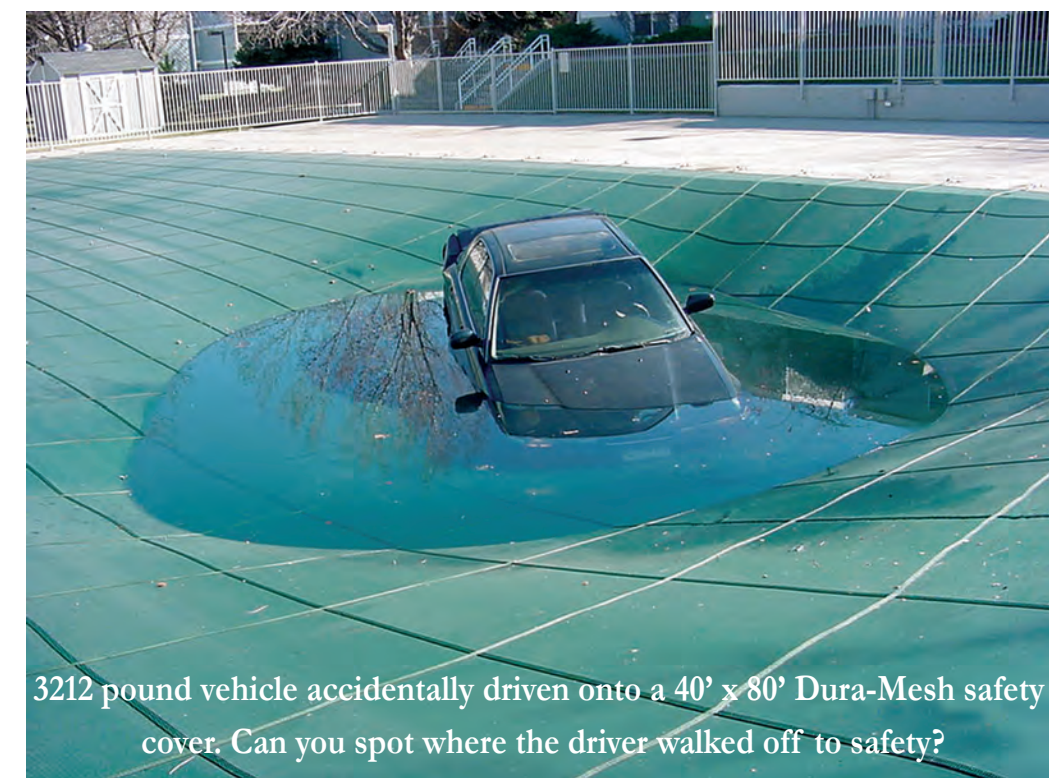

Secure your swimming pool with a professional safety cover to protect your investment and your loved ones.

Strength You Have to See to Believe!

Why Merlin is Your Best Choice

The Merlin name is your assurance of a professional product - the best value for your investment to be found anywhere. Our products are your best choice because they are better designed to meet your needs ... better manufactured with better materials to withstand the elements ... and better supported over their lifetime. It's more than a claim; it's a mission that inspires everyone in our company to perform to the highest possible standards. After all, isn't your family and investment worth it?

SmartMesh™: The Ultimate Cover.

Want to get swimming sooner? Our patented SmartMesh™ cover features a high-tech weave that allows water to pass through while blocking sunlight and filtering debris down to 40 microns! Without sunlight, algae can't grow, so you'll open your pool to cleaner water in the spring, maintain your pool with greater ease, spend less on chemicals and extend its life. It's the cutting edge in cover technology ... the best choice you can make for your pool!

U.S. Patent No. 6,886,187-100% Shade

See the back of this brochure to learn about our entire line of safety covers.

3212 pound vehicle accidentally driven onto a 40' x 80' Dura-Mesh safety cover. Can you spot where the driver walked off to safety?

Attractive. Protective.

Merlin covers work hard, are stronger and look better longer. Manufactured completely with U.S.A.-made materials and components that exceed industry standards, our covers feature unsurpassed thread and webbing strength, brass anchors and powerful stainless steel tension springs. Each showcases the latest technology to protect your pool against the relentless forces of nature, as well as the unpredictable nature of children and pets. Other covers simply pale by comparison!

Convenient. Ingenious.

Merlin safety covers feature an ingenious strap and anchor system that allows for easy installation and removal using a specially designed tool. Even with its professional protection, our mesh covers are lightweight, making them easy to install, remove and store. Others attempt to copy our innovations; a Merlin cover is the real deal.

- **1** Fit. Computer-Aided Design and expert craftsmanship delivers the best fitting covers in the business.
- **2** Special Features. Specially designed step-riser kits and/or cable systems close up gaps and ensure security for pools with unique construction features.
- **3** Materials. Specifically formulated, reinforced vinyl or polypropylene cover sheet is supported by nylon - polypropylene straps. The straps are secured to stainless steel tension springs with a stainless steel buckle.
- **4** Strength. Heavy-duty, triple stitched straps crisscross the pool surface, stretched tight by tension springs anchored in the deck. Although lightweight, Merlin webbing has a break-strength more than three times the government standard.
- **5** Hardware. Stainless steel tension springs hook over machined-brass anchors set flush in your deck. Springs are attached and removed using a special tool to prevent unauthorized removal.
- **6** X-Tack. Perimeter cross-straps are reinforced by sewing an "x" pattern stitch to lock the straps together.

With Merlin, you can **count** on Strength, Quality, & a Perfect Fit!