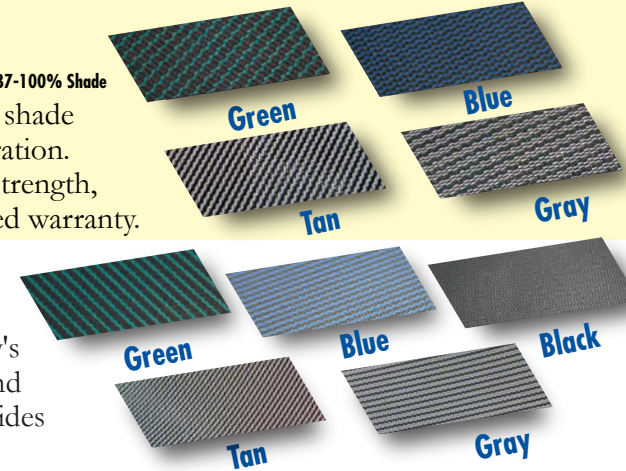

Merlin Professional Safety Covers

Merlin Covers You with Five Professional Choices

Safety Covers

Make This:

Look Like This:

SmartMesh™ cover shown.

SmartMesh™

The Ultimate Mesh Cover! U.S. Patent No. 6,886,187-100% Shade
Our exclusive patented mesh lets water through while providing 100% shade to significantly reduce algae growth and provide unmatched debris filtration. SmartMesh offers the highest abrasion resistance, tear strength, burst strength, and sunlight shading around! We back SmartMesh with a 15-year limited warranty.