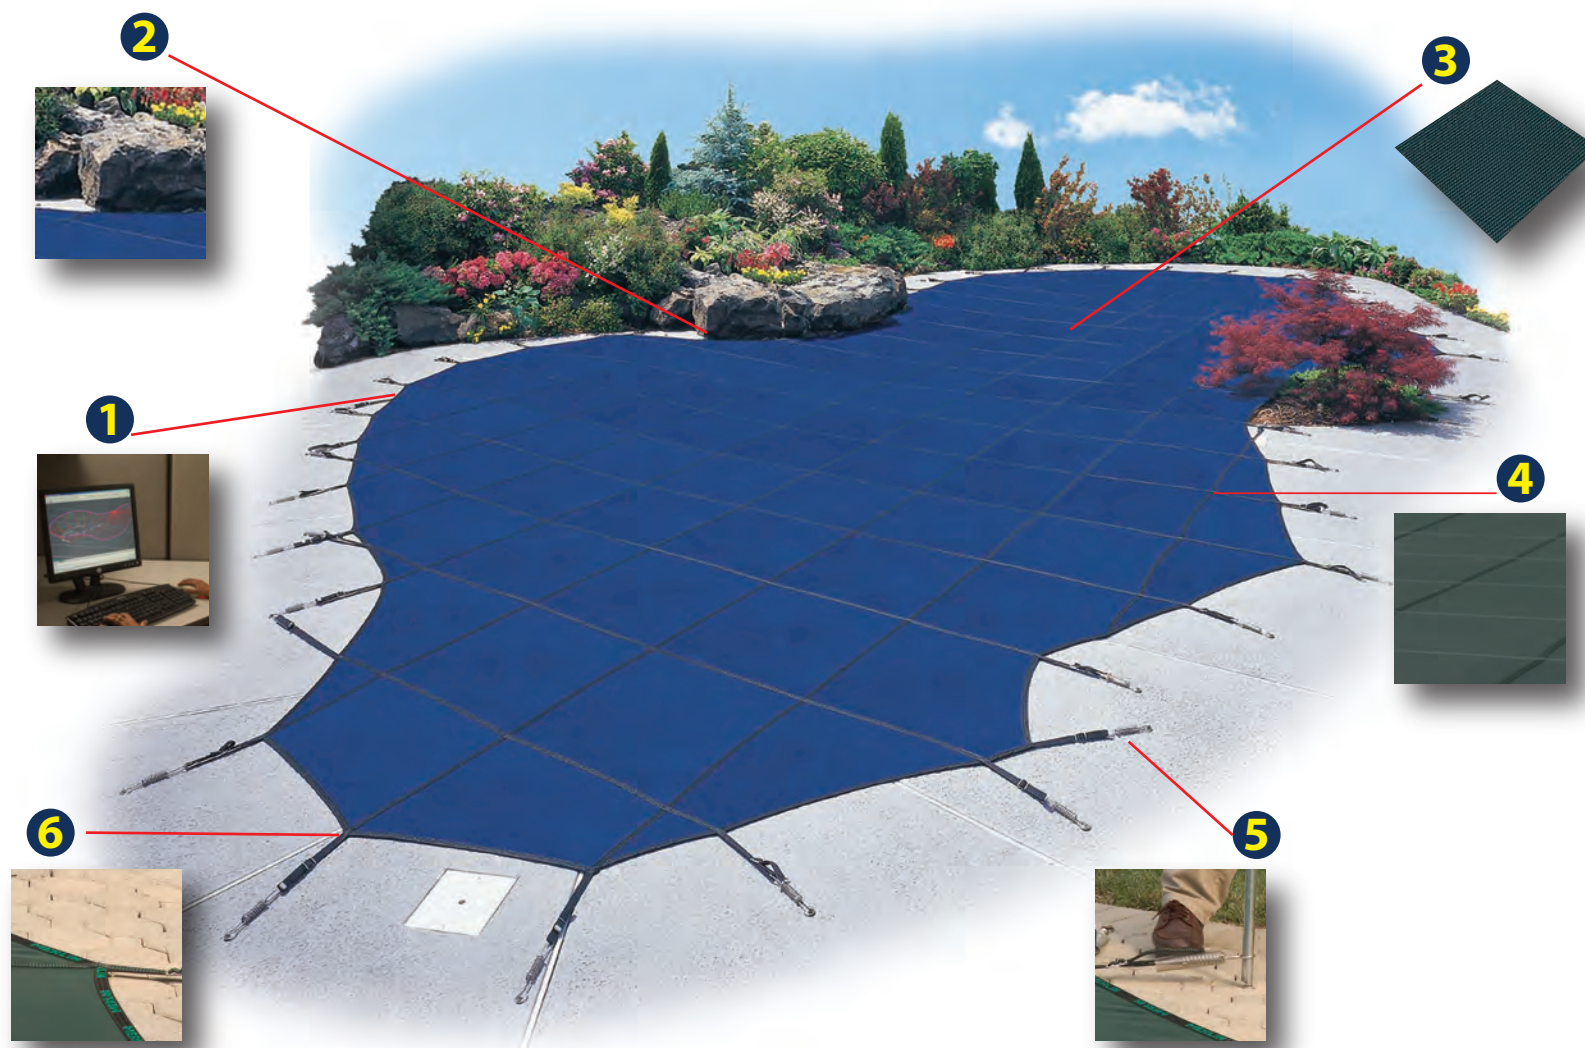

Secure your swimming pool with a professional safety cover to protect your investment and your loved ones.

Strength You Have to See to Believe!

Why Merlin is Your Best Choice
The Merlin name is your assurance of a professional product - the best value for your investment to be found anywhere. Our products are your best choice because they are better designed to meet your needs ... better manufactured with better materials to withstand the elements ... and better supported over their lifetime. It's more than a claim; it's a mission that inspires everyone in our company to perform to the highest possible standards. After all, isn't your family and investment worth it?

SmartMesh™: The Ultimate Cover.
Want to get swimming sooner? Our patented SmartMesh™ cover features a high-tech weave that allows water to pass through while blocking sunlight and filtering debris down to 40 microns! Without sunlight, algae can't grow, so you'll open your pool to cleaner water in the spring, maintain your pool with greater ease, spend less on chemicals and extend its life. It's the cutting edge in cover technology ... the best choice you can make for your pool! U.S. Patent No. 6,886,187-100% Shade

See the back of this brochure to learn about our entire line of safety covers.

Spring opening of an algae-free pool, covered all winter long by SmartMesh™.

Customized. Uncompromised.
A cover that's custom-designed for your pool is safer and provides better protection. A Merlin safety cover is CAD-designed and custom manufactured to accommodate steps, angles, objects and unique configurations without on-site additions that could compromise quality and safety.