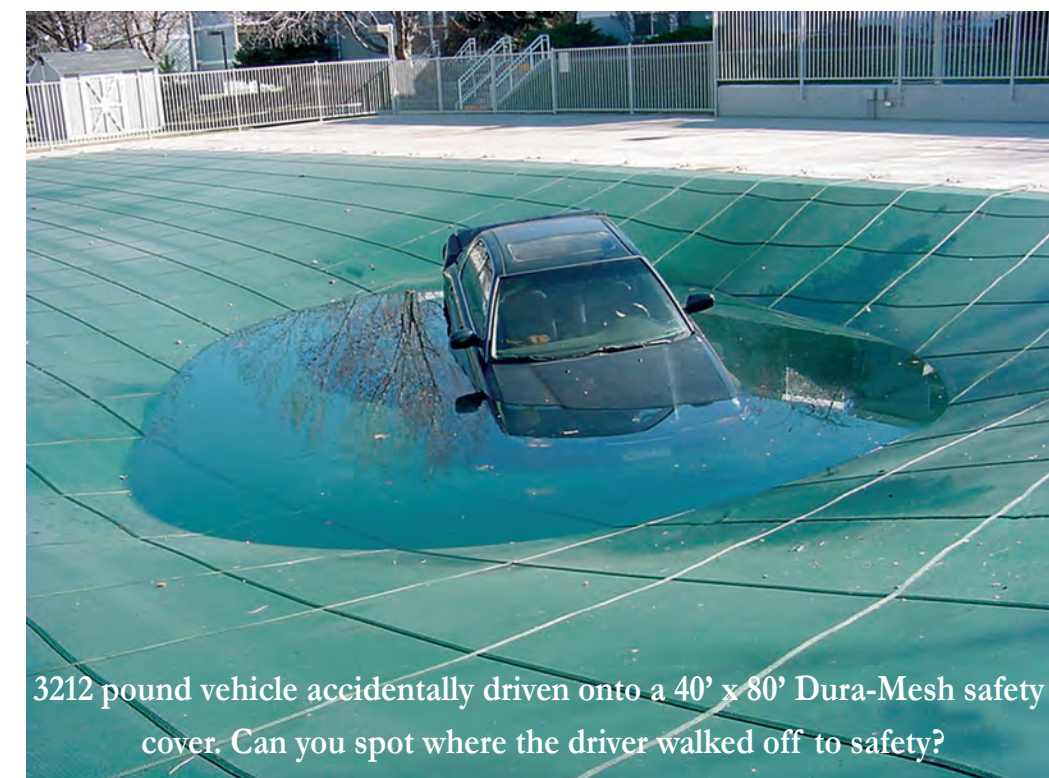

Strength You Have to See to Believe!

3212 pound vehicle accidentally driven onto a 40' x 80' Dura-Mesh safety cover. Can you spot where the driver walked off to safety?

**Why Merlin is Your Best Choice**  
 The Merlin name is your assurance of a professional product - the best value for your investment to be found anywhere. Our products are your best choice because they are better designed to meet your needs ... better manufactured with better materials to withstand the elements ... and better supported over their lifetime. It's more than a claim; it's a mission that inspires everyone in our company to perform to the highest possible standards. After all, isn't your family and investment worth it?