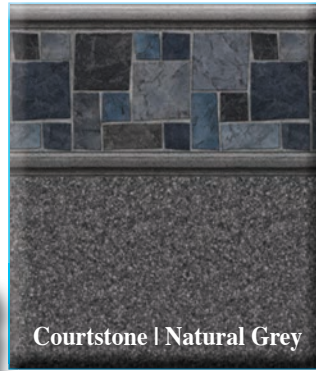

# POOL SIDE SPAS

*Color Coordinate your poolscape with our liners, steps, and spas.*

Grey Granite In-Wall Ladder

Grey Granite Scallop Spa

Courtstone | Natural Grey

Grey Granite French Curve

Natural Grey Floor Liner

*Coordinated Colors*  
All steps and spas are available in:

Courtstone Blue | Natural Blue

Natural Blue Floor Liner

Blue Granite Curved Roman Step

Blue Granite Spill-Over Spa

Blue Granite Contour Step

POOL SIDE SPAS