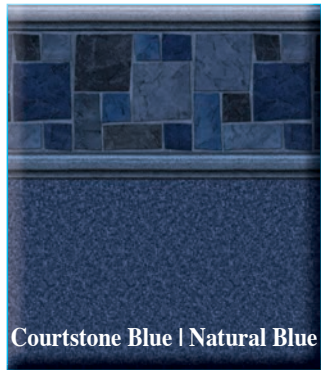

# POOL SIDE SPAS

*Color Coordinate your poolscape with our liners, steps, and spas.*

Grey Granite In-Wall Ladder

Grey Granite Scallop Spa

Courtstone | Natural Grey

Grey Granite French Curve

Natural Grey Floor Liner

*Coordinated Colors*  
All steps and spas are available in:

Courtstone Blue | Natural Blue

Natural Blue Floor Liner

Blue Granite Curved Roman Step

Blue Granite Spill-Over Spa

Blue Granite Contour Step

POOL SIDE SPAS