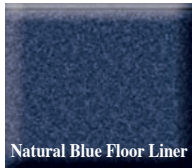

# POOL SIDE SPAS

*Color Coordinate your poolscape with our liners, steps, and spas.*

Grey Granite In-Wall Ladder

Grey Granite Scallop Spa

Courtstone | Natural Grey

Grey Granite French Curve

Natural Grey Floor Liner

*Coordinated Colors*  
All steps and spas are available in:

Courtstone Blue | Natural Blue

Natural Blue Floor Liner

Blue Granite Curved Roman Step

Blue Granite Spill-Over Spa

Blue Granite Contour Step

POOL SIDE SPAS