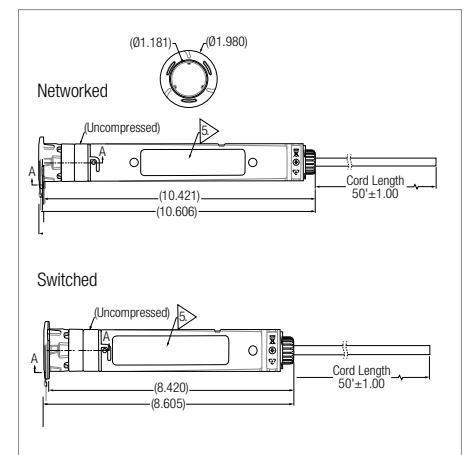

To take a closer look at ColorLogic or CrystaLogic 320 & 160 LED Lights, go to hayward.com or call 1-888-HAYWARD.