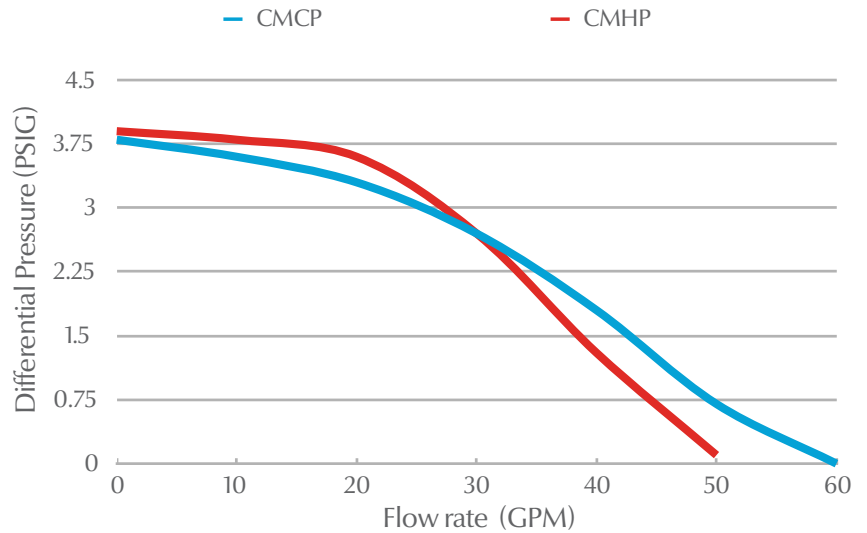

More power, less energy

Performance