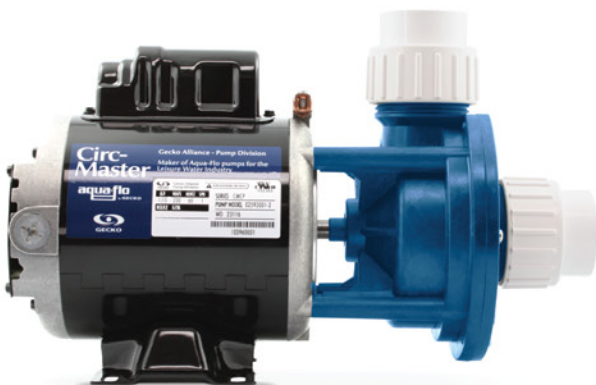

# PIMP YOUR SPA

More power, less energy

**Circ-Master™**

24-hour recirculation pump

High performance

High GPM

High value

**GECKO®**

[www.geckoalliance.com](http://www.geckoalliance.com)

**aqua-flo**  
by Gecko

Creating products. Building relationships.

Circ-Master™

Gecko's Circ-Master pump takes 24-hour filtration to a new level. Higher GPM allows the Circ-Master to operate a high-flow heating system resulting in increased heating efficiency and up to four times the filtration. It is powerful, efficient and quiet.